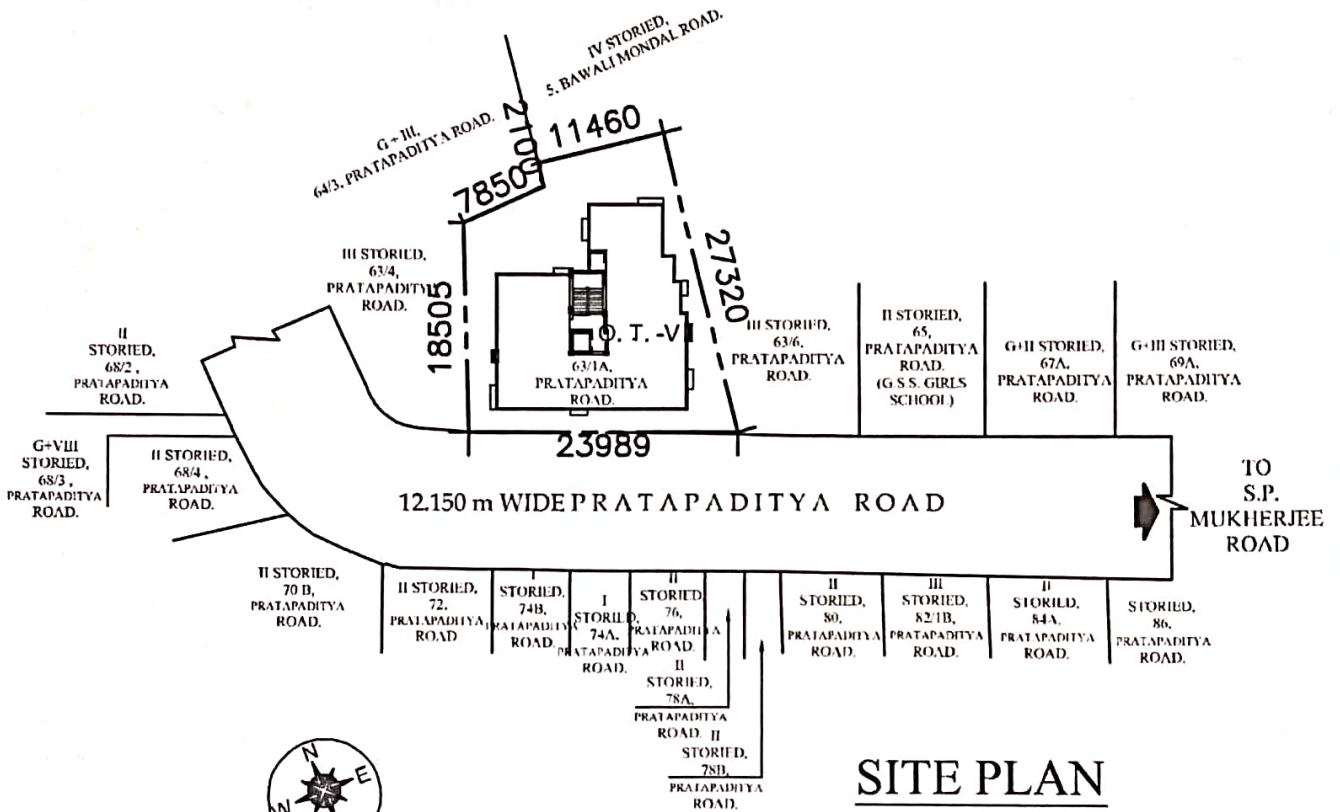

**SITE PLAN OF PREMISES NO:- 63/1A, PRATAPADITYA ROAD.
KOLKATA-700 026. WARD NO-88, BR.
NO-VIII,P.S.-TOLLYGUNGE.**

SITE PLAN
(SCALE= 1:600)

LOCATION PLAN
(SCALE= 1:4000)

For Swastic Praniti Pvt. Ltd.

[Handwritten Signature]
Director