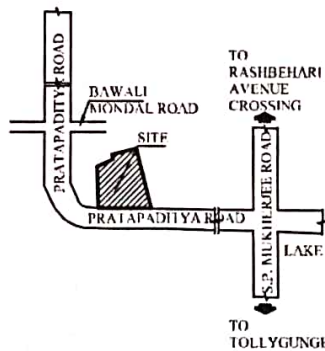

**SITE PLAN OF PREMISES NO:- 63/1A, PRATAPADITYA ROAD.
KOLKATA-700 026. WARD NO-88, BR.
NO-VIII,P.S.-TOLLYGUNGE.**

SITE PLAN
(SCALE= 1:600)

LOCATION PLAN
(SCALE= 1:4000)

For Swastic Praniti Pvt. Ltd.

[Handwritten Signature]
Director